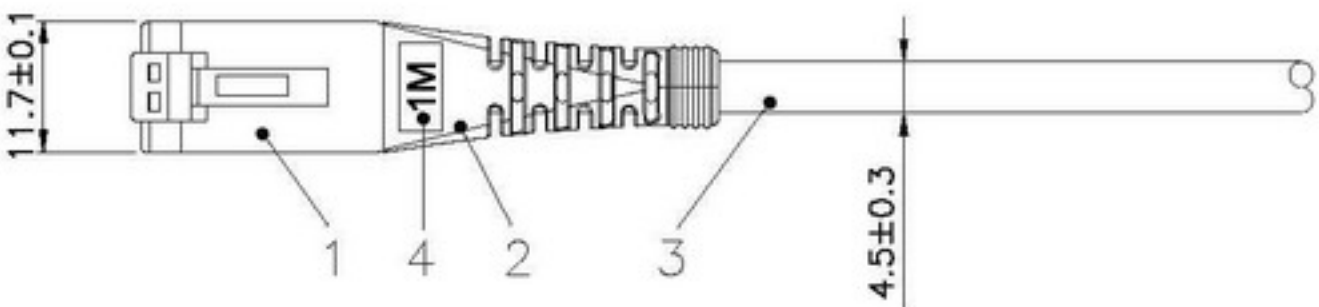

Datenblatt - Fiche technique - Data sheet

21.15.0521

ROLINE UTP-Patchkabel konf. Kat. 5e, rot, 0,5 m

Cordon ROLINE Cat.5e UTP confectionné, rouge, 0,5 m

ROLINE UTP Patch Cord Cat.5e, red, 0.5 m

Total length (optional)

Specification :

Material :

1. RJ45 Plug : (P/N : PR8850/0.8)
 - 1-1. Housing : Polycarbonate, UL 94V-2, Transparent color.
 - 1-2. Contact material : Phosphor Bronze with 50-60 micro-inch Nickel plated.
 - 1-3. Contact finished : Min. 50 micro-inch Gold plated.
2. Narrow PVC Molded.
3. Cable : UTP Unshielded and Twisted,
 - 4 pair Stranded wire UL material approved.
 - 26 AWG conductor and PVC jacket.
4. length mark(latch side) :0.3M,0.5M,0.75M,1M,1.5M,2M,3M,5M,7M,7.5m, 10M,15M,20M,25M,30M.
5. Print : roline UTP PATCH CABLE 26AWG 4PR CAT.5E XXXXXX-X