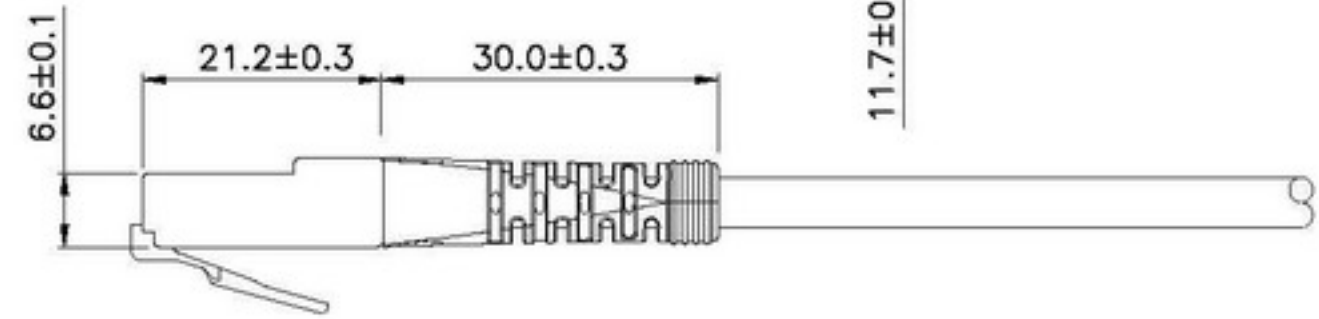

Datenblatt - Fiche technique - Data sheet

21.15.0521

ROLINE UTP-Patchkabel konf. Kat. 5e, rot, 0,5 m

Cordon ROLINE Cat.5e UTP confectionné, rouge, 0,5 m

ROLINE UTP Patch Cord Cat.5e, red, 0.5 m

Total length (optional)

Specification :

Material :

1. RJ45 Plug : (P/N : PR8850/0.8)
 - 1-1. Housing : Polycarbonate, UL 94V-2, Transparent color.
 - 1-2. Contact material : Phosphor Bronze with 50-60 micro-inch Nickel plated.
 - 1-3. Contact finished : Min. 50 micro-inch Gold plated.
2. Narrow PVC Molded.
3. Cable : UTP Unshielded and Twisted,
 - 4 pair Stranded wire UL material approved.
 - 26 AWG conductor and PVC jacket.
4. length mark(latch side) :0.3M,0.5M,0.75M,1M,1.5M,2M,3M,5M,7M,7.5m, 10M,15M,20M,25M,30M.
5. Print : roline UTP PATCH CABLE 26AWG 4PR CAT.5E XXXXXX-X

GENERAL TOLERANCE OF DIMENSIONS X.XXX ±0.005 X.XX ±0.05 X.X ±0.1	DRAWING	17.MAR.2009	Connie	rotronic			
	CHECK	17.MAR.2009	KLi				
	APPROVAL	17.MAR.2009	Yty				
		DATE	NAME	ITEM NO.: 21.15.XXXX			
	SCALE 1/1 (A4)	UNIT mm	DES.: C5E UTP Patch Cord				
	DRAWING NO. 21.15.XXXX(SA1)		<table border="1" style="width: 100%;"> <tr> <td>SHEET</td> <td>1 OF 1</td> <td style="text-align: center;">A1</td> </tr> </table>		SHEET	1 OF 1	A1
SHEET	1 OF 1	A1					
	DRAWING CLASSIFICATION						