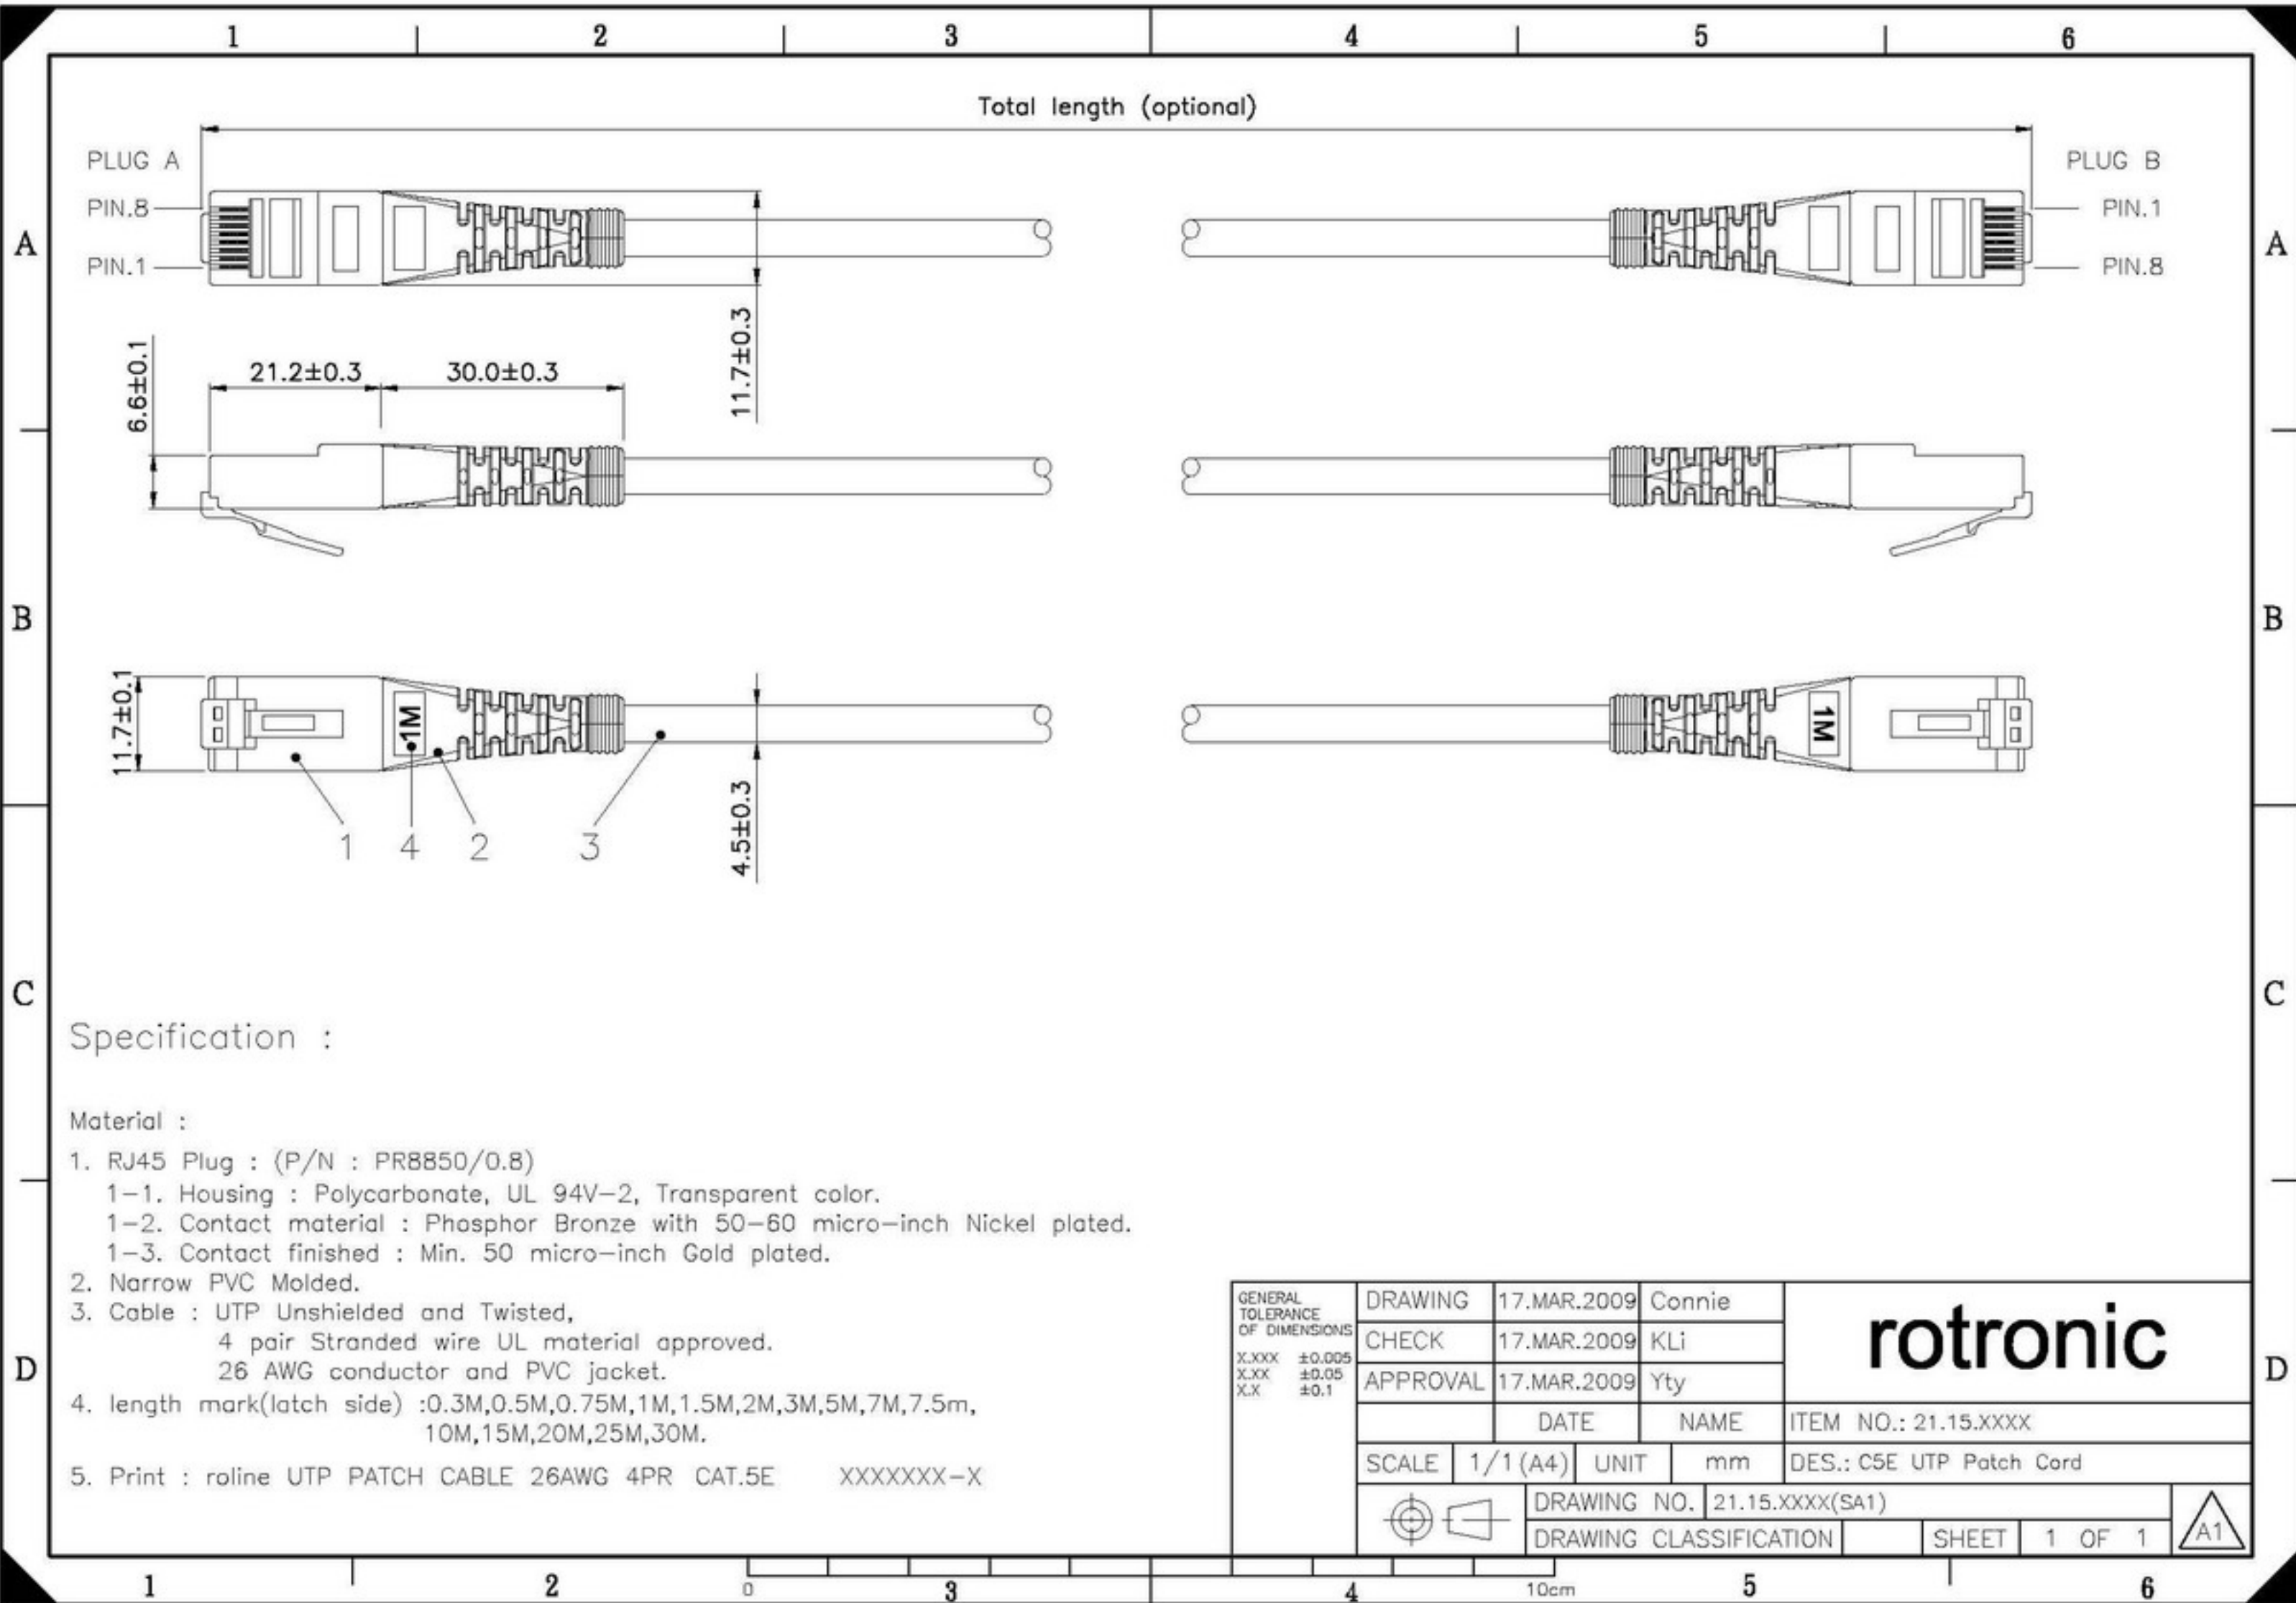

Datenblatt - Fiche technique - Data sheet

21.15.0521

ROLINE UTP-Patchkabel konf. Kat. 5e, rot, 0,5 m

Cordon ROLINE Cat.5e UTP confectionné, rouge, 0,5 m

ROLINE UTP Patch Cord Cat.5e, red, 0.5 m

Total length (optional)

Specification :

Material :

1. RJ45 Plug : (P/N : PR8850/0.8)
 - 1-1. Housing : Polycarbonate, UL 94V-2, Transparent color.
 - 1-2. Contact material : Phosphor Bronze with 50-60 micro-inch Nickel plated.
 - 1-3. Contact finished : Min. 50 micro-inch Gold plated.
2. Narrow PVC Molded.
3. Cable : UTP Unshielded and Twisted,
 - 4 pair Stranded wire UL material approved.
 - 26 AWG conductor and PVC jacket.
4. length mark(latch side) :0.3M,0.5M,0.75M,1M,1.5M,2M,3M,5M,7M,7.5m, 10M,15M,20M,25M,30M.
5. Print : roline UTP PATCH CABLE 26AWG 4PR CAT.5E XXXXXX-X

GENERAL TOLERANCE OF DIMENSIONS X.XXX ±0.005 X.XX ±0.05 X.X ±0.1	DRAWING	17.MAR.2009	Connie	rotronic			
	CHECK	17.MAR.2009	KLi				
	APPROVAL	17.MAR.2009	Yty				
		DATE	NAME	ITEM NO.: 21.15.XXXX			
	SCALE 1/1 (A4)	UNIT mm	DES.: C5E UTP Patch Cord				
	DRAWING NO. 21.15.XXXX(SA1)		<table border="1" style="width: 100%;"> <tr> <td>SHEET</td> <td>1 OF 1</td> <td style="text-align: center;">A1</td> </tr> </table>		SHEET	1 OF 1	A1
SHEET	1 OF 1	A1					
	DRAWING CLASSIFICATION						